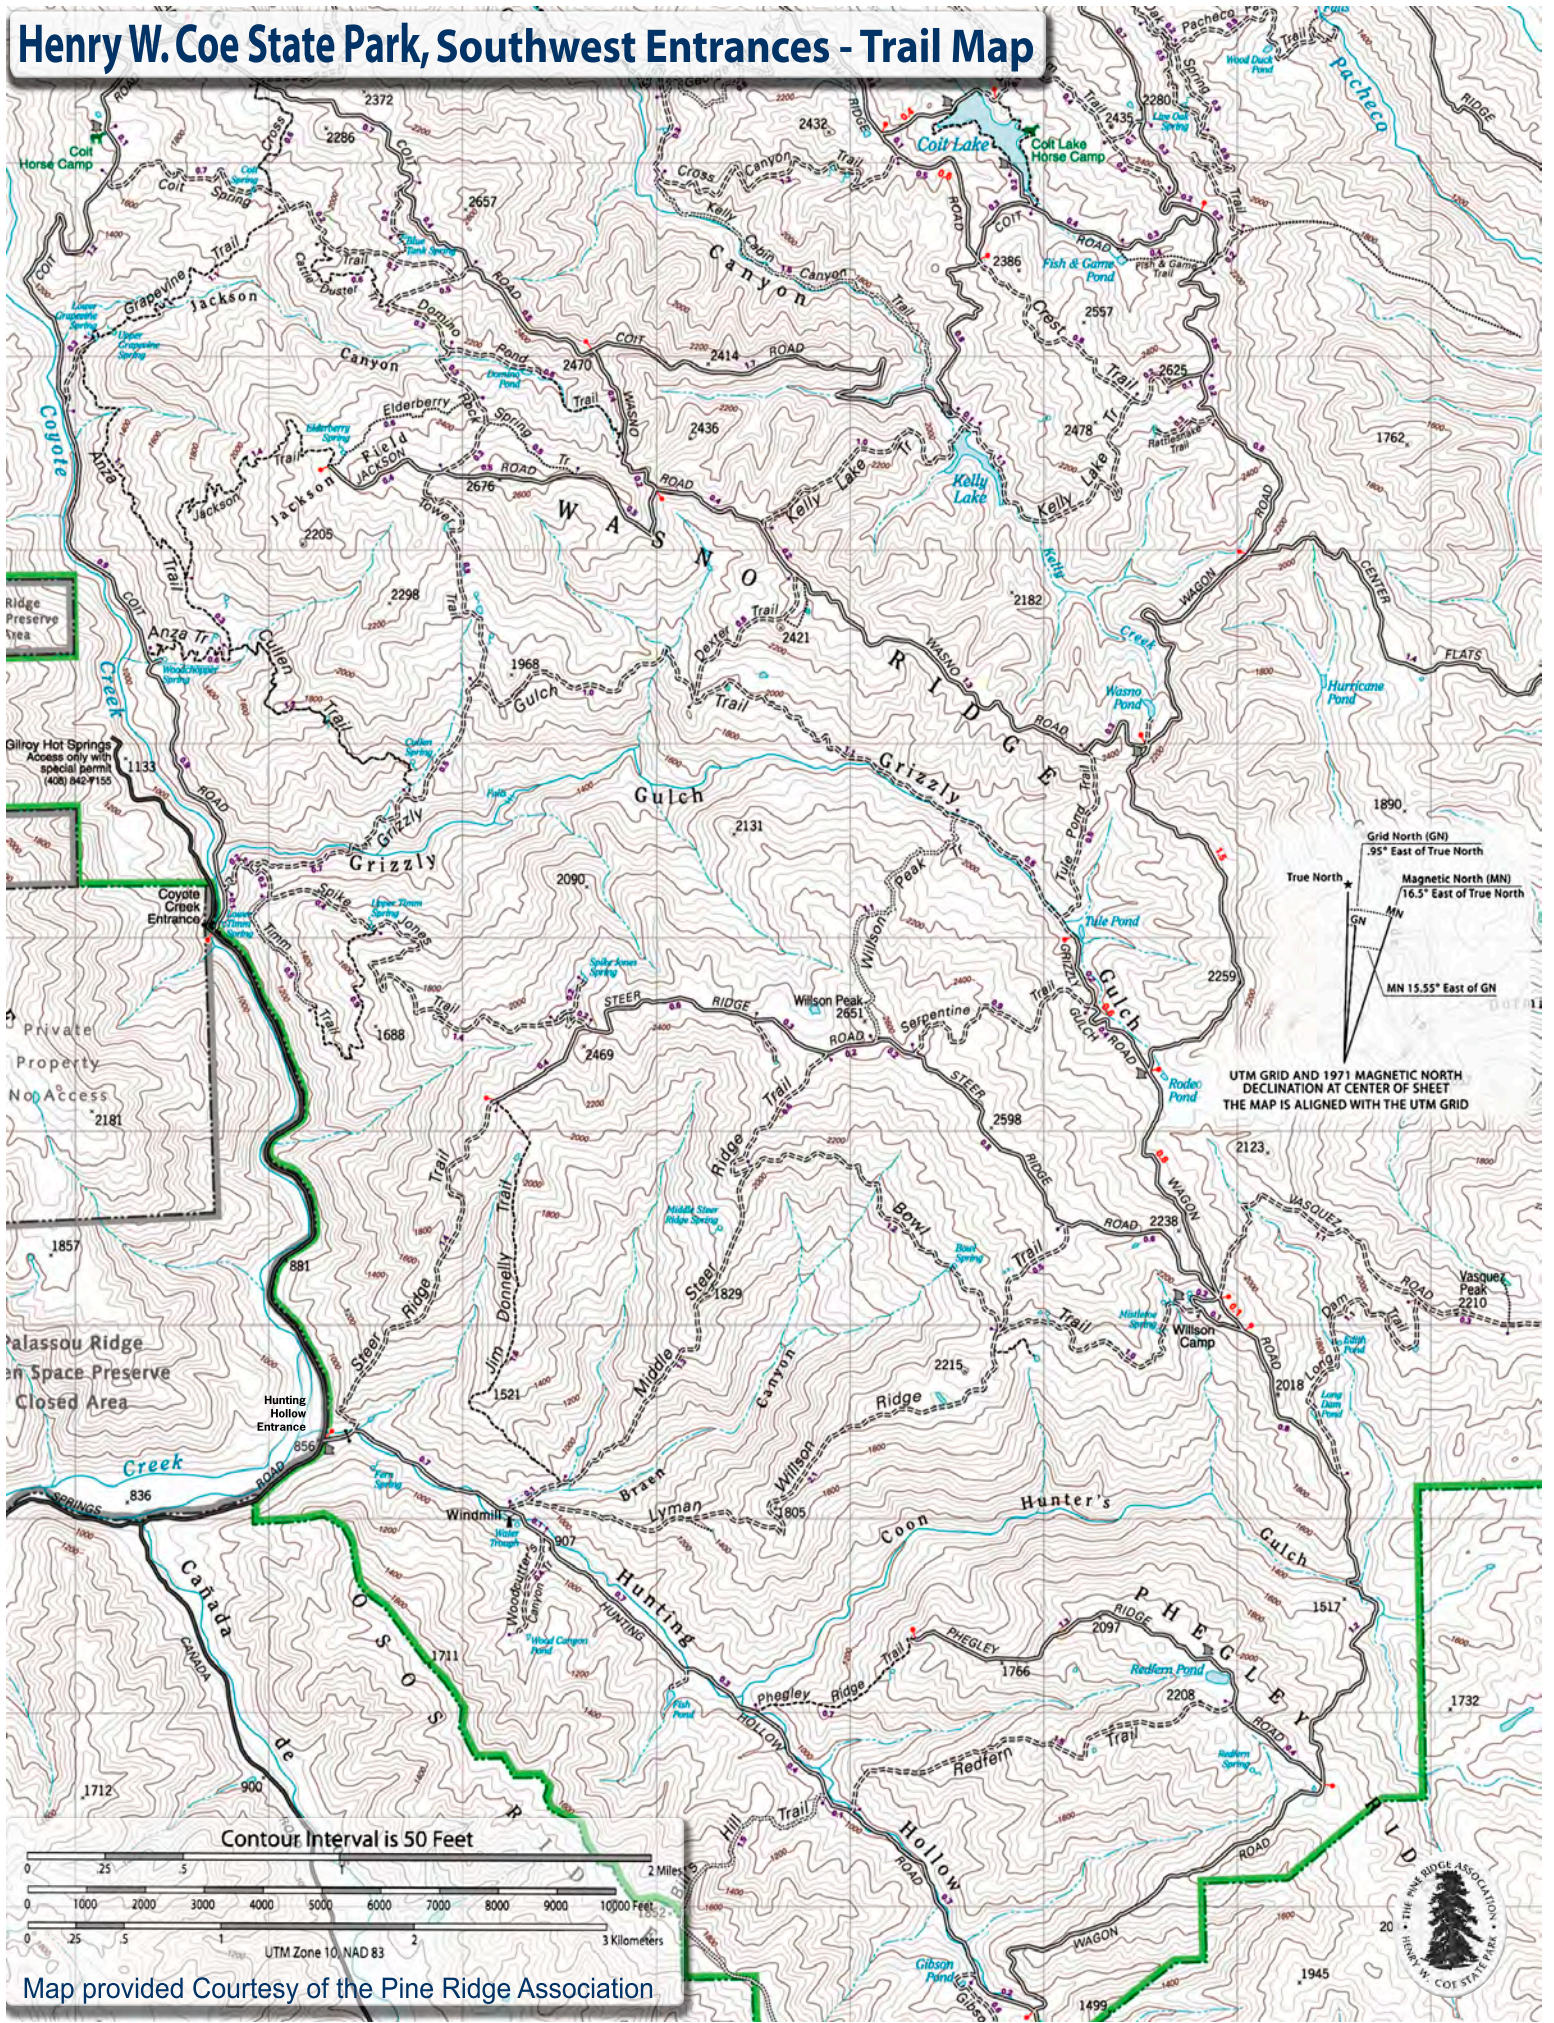

Henry W. Coe State Park, Southwest Entrances - Trail Map

Contour Interval is 50 Feet

Map provided Courtesy of the Pine Ridge Association